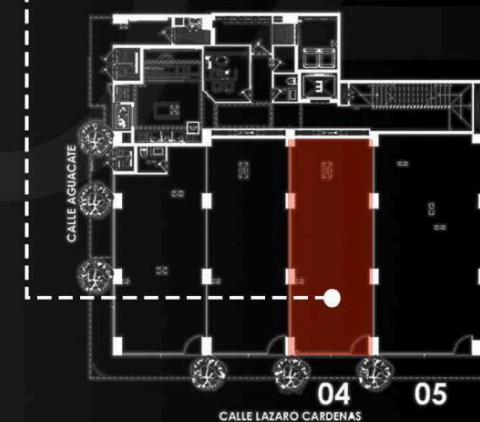

LOCAL 04
PLANTA NIVEL CALLE

80 M2
861.113 SQFT

ENTRADA PRINCIPAL 04

D'vine Local 4

\$400,000.00 USD

| 0 # Units in Develop | Emiliano Zapata
Centro South, Puerto Vallarta
MLS ID: 34894

General Information

Total M2 const:	80.00	Total SqFt:	860.80
Lot SqFt:	860.8	Lot M2:	80
1/2 Baths:	1	Primary View:	Street
Secondary View:	Street		